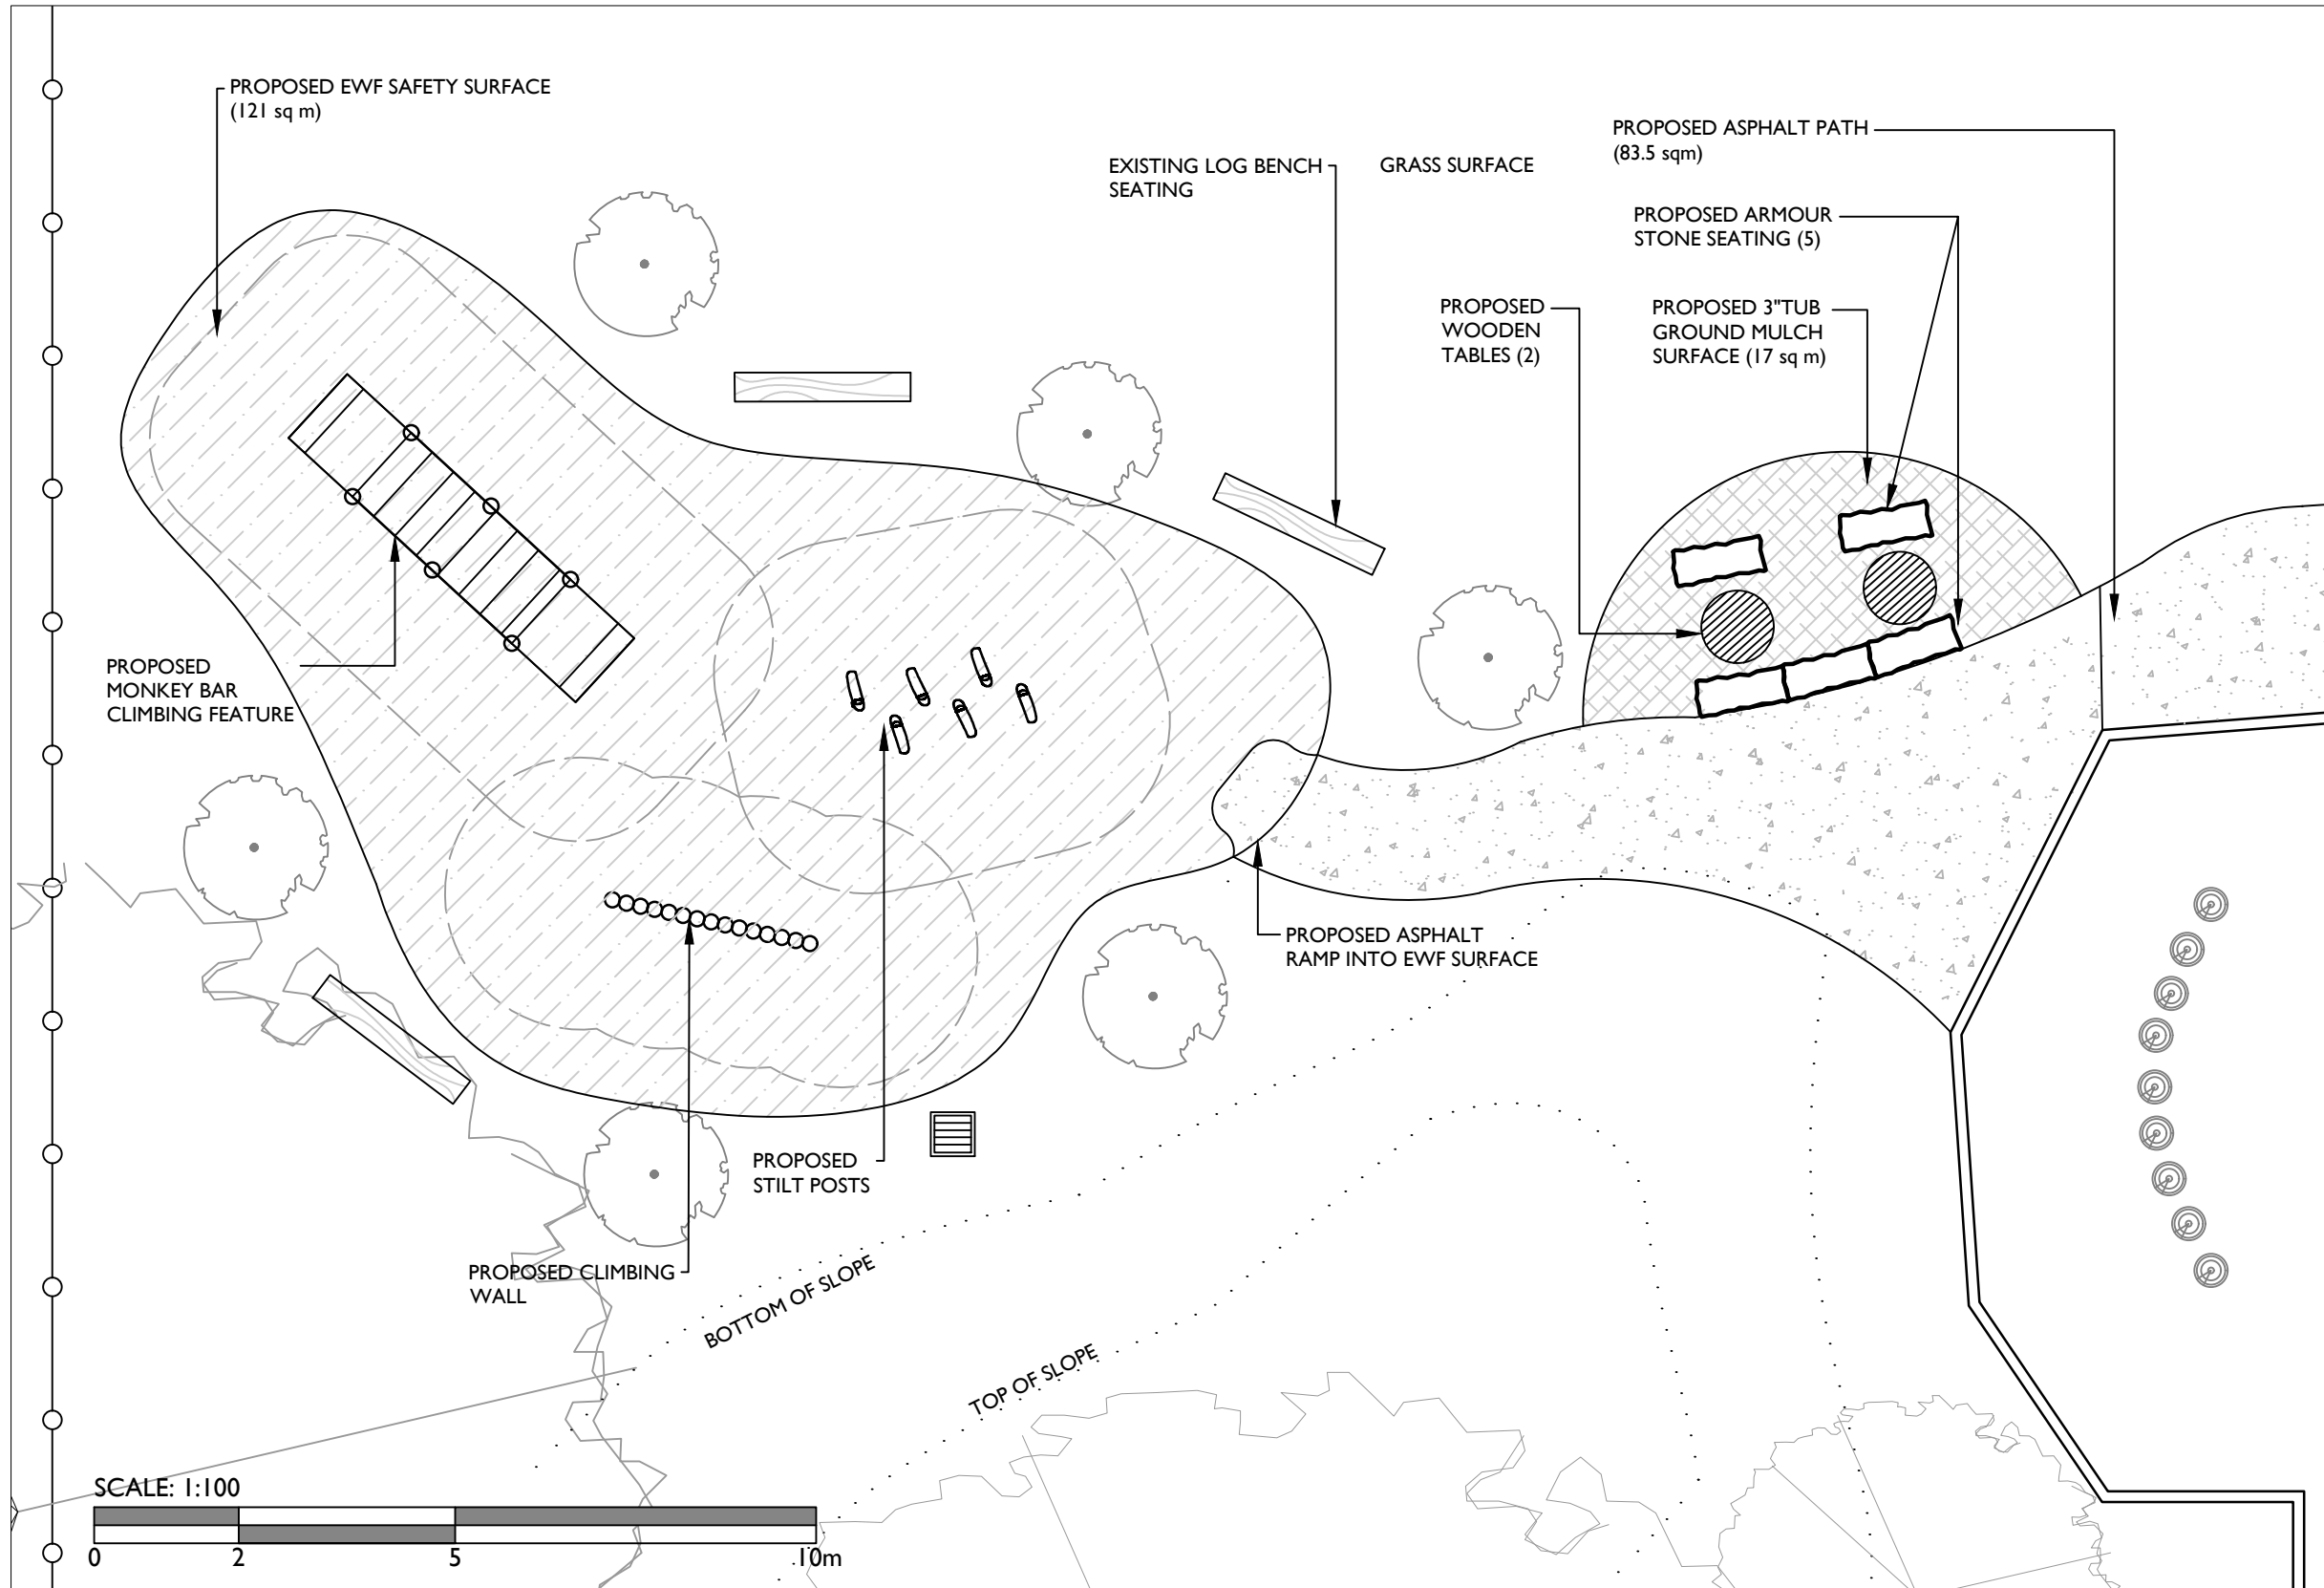

EARL HAIG PUBLIC SCHOOL - PLAY AREA DESIGN CONCEPT

PRELIMINARY DESIGN (NOT FOR CONSTRUCTION)

LEGEND

- EXISTING TREE
- EWF SAFETY SURFACE
- ASPHALT SURFACE
- MULCH SURFACE

NORTH

FACILITY SERVICES

TORONTO DISTRICT SCHOOL BOARD
 PLANT OPERATIONS & SUSTAINABILITY
 85 SHORTING RD.
 TORONTO ON. M1S 5C5
 T: 416-396-3485
 F: 416-396-3447

DRAWN BY:
 DANIEL JOHNSON

DATE: OCTOBER 10, 2018
 REVISION #: 2

FACILITY: EARL HAIG PUBLIC SCHOOL

ADDRESS: 15 EARL HAIG AVE, TORONTO, ON M4C 1E2