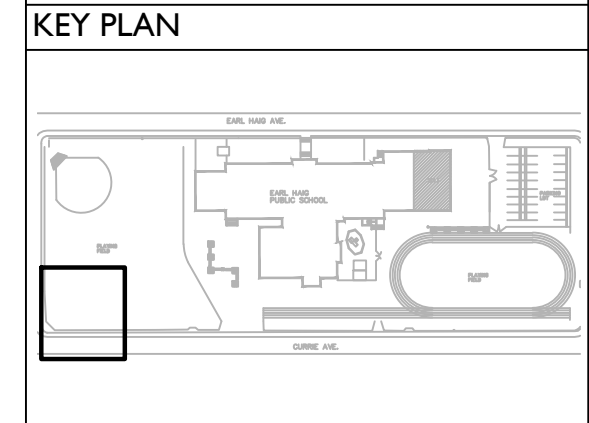

EARL HAIG PUBLIC SCHOOL - PLAY AREA DESIGN CONCEPT

PRELIMINARY DESIGN (NOT FOR CONSTRUCTION)

LEGEND

- EXISTING TREE
- EWF SAFETY SURFACE
- ASPHALT SURFACE
- MULCH SURFACE

NORTH

FACILITY SERVICES

TORONTO DISTRICT SCHOOL BOARD
 PLANT OPERATIONS & SUSTAINABILITY
 85 SHORTING RD.
 TORONTO ON. M1S 5C5
 T: 416-396-3485
 F: 416-396-3447